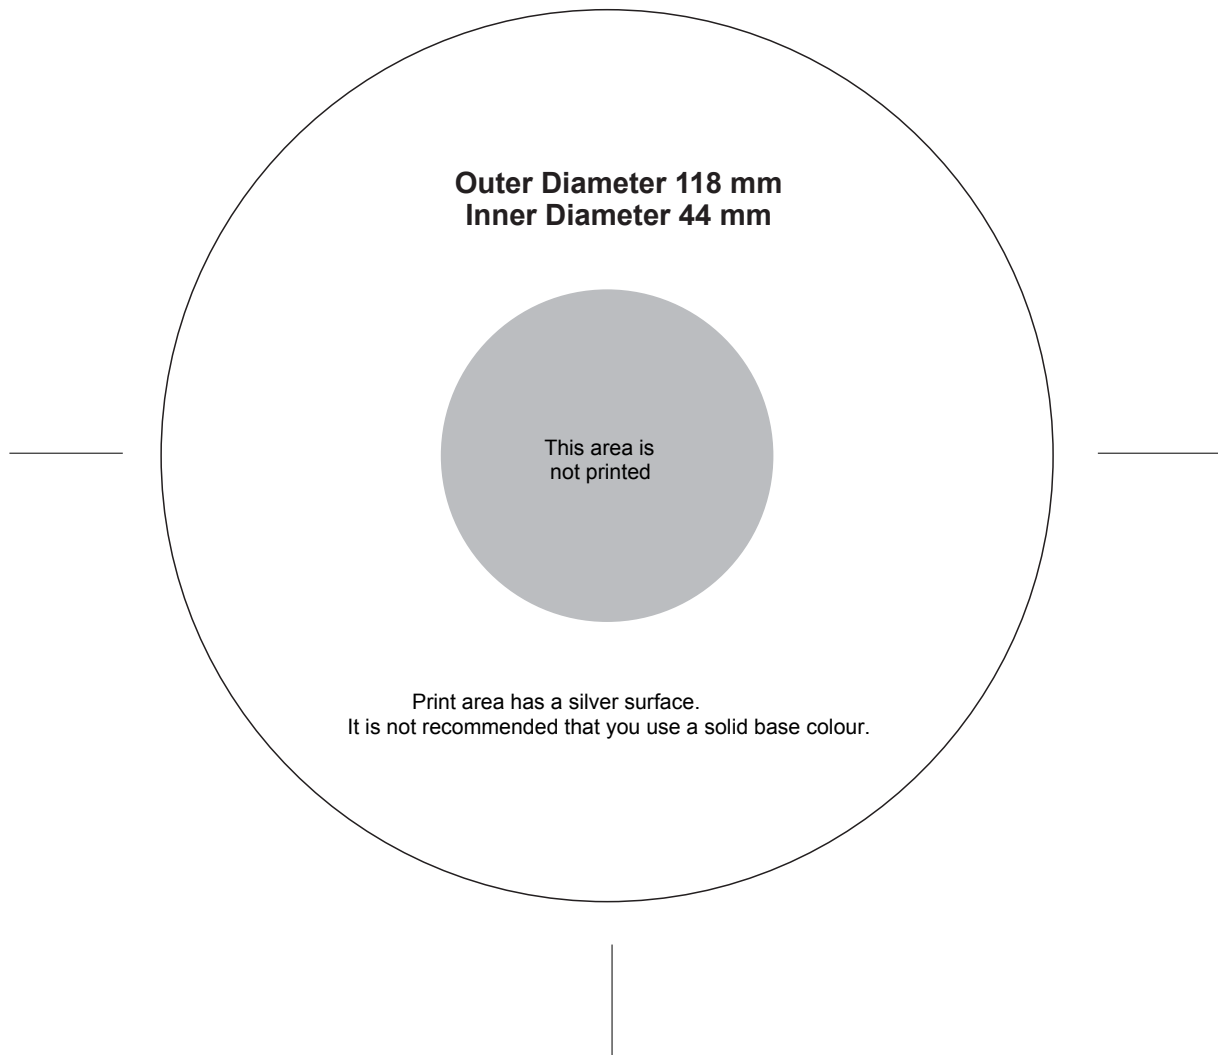

CD and DVD Black Thermal Print Template

We use a black thermal transfer direct to disc print system. This system is only suitable for basic text and logos only. Please supply your artwork for this template as a high quality JPEG (300dpi) or TIFF file .