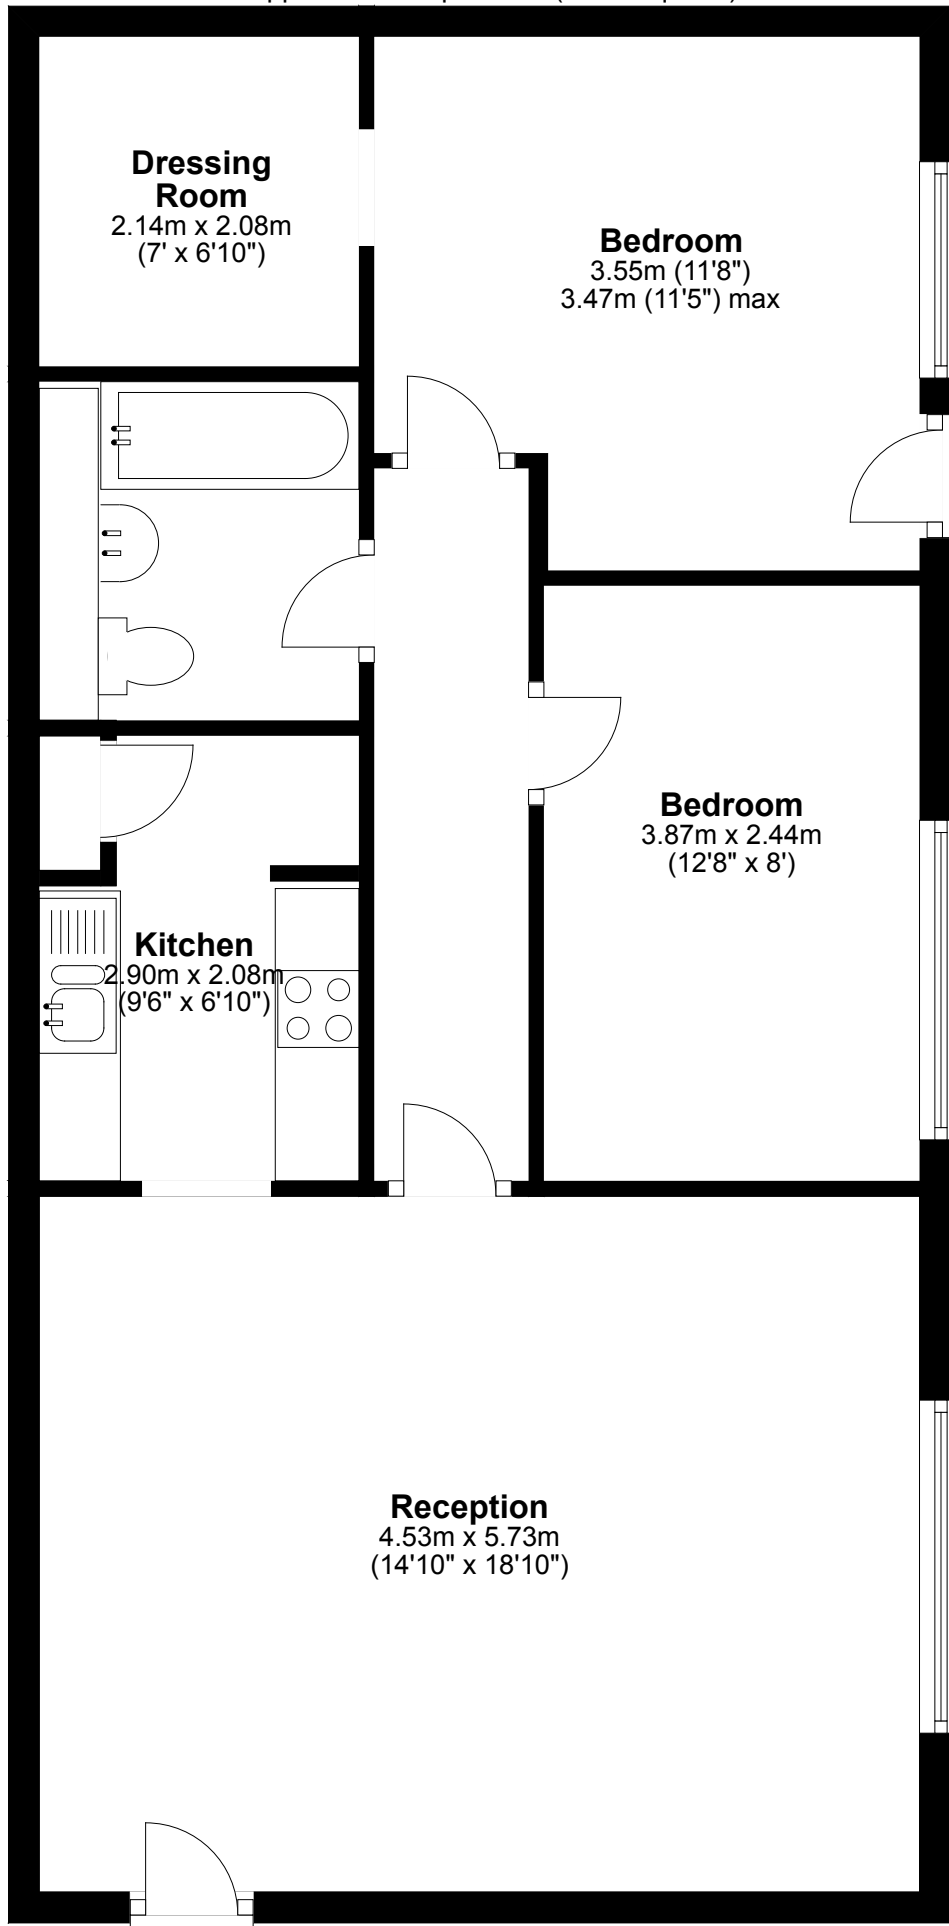

Ground Floor

Approx. 66.6 sq. metres (716.6 sq. feet)

Dressing Room

2.14m x 2.08m
(7' x 6'10")

Bedroom

3.55m (11'8")
3.47m (11'5") max

Bedroom

3.87m x 2.44m
(12'8" x 8')

Kitchen

2.90m x 2.08m
(9'6" x 6'10")

Reception

4.53m x 5.73m
(14'10" x 18'10")